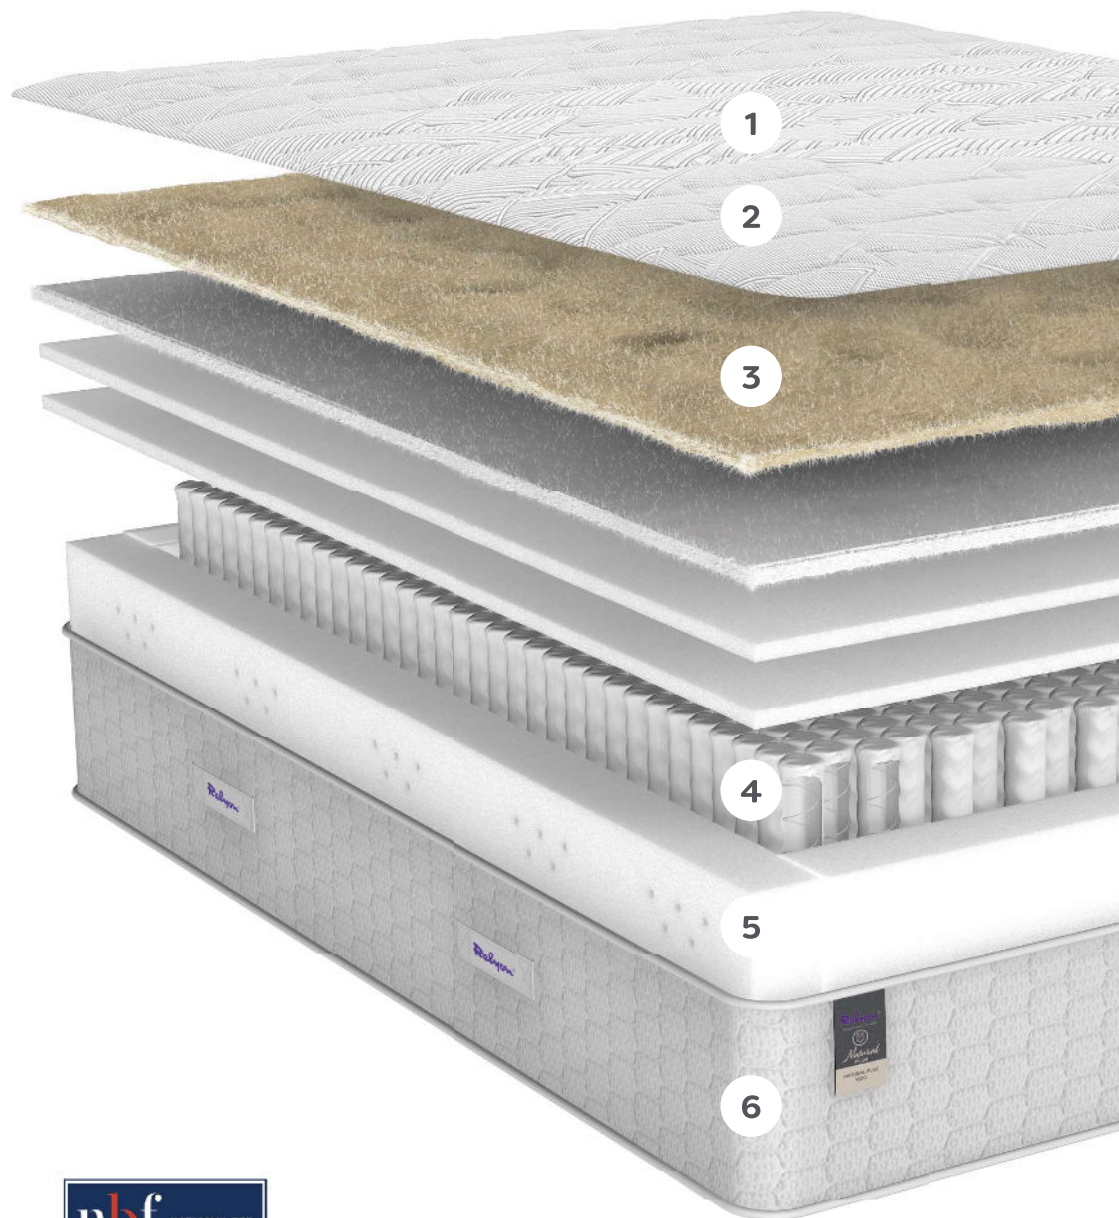

Natural+PLUS

NATURAL PLUS 1600

COMFORT ZONE

A 100% natural Probiotic fabric treatment to protect against allergens, bacteria and odours, promoting a fresh and healthy mattress.

An environmentally sustainable smart fibre that works by wicking away moisture to provide a cool and refreshing night's sleep.

Wool, Alpaca and Bamboo layer to help keep you warm in the winter and cool in the summer.

SUPPORT ZONE

1600 Pocket springs provide pressure relief and perfect support for you and your partner.

A uniquely designed, **ventilated mattress edge support system** that breathes with you.

Simply rotate the mattress regularly to help prolong the life of the mattress.
No turning required

Made in the UK

8 Year Guarantee

Spring counts quoted are equivalent to the total number of springs in a full size 150cm mattress