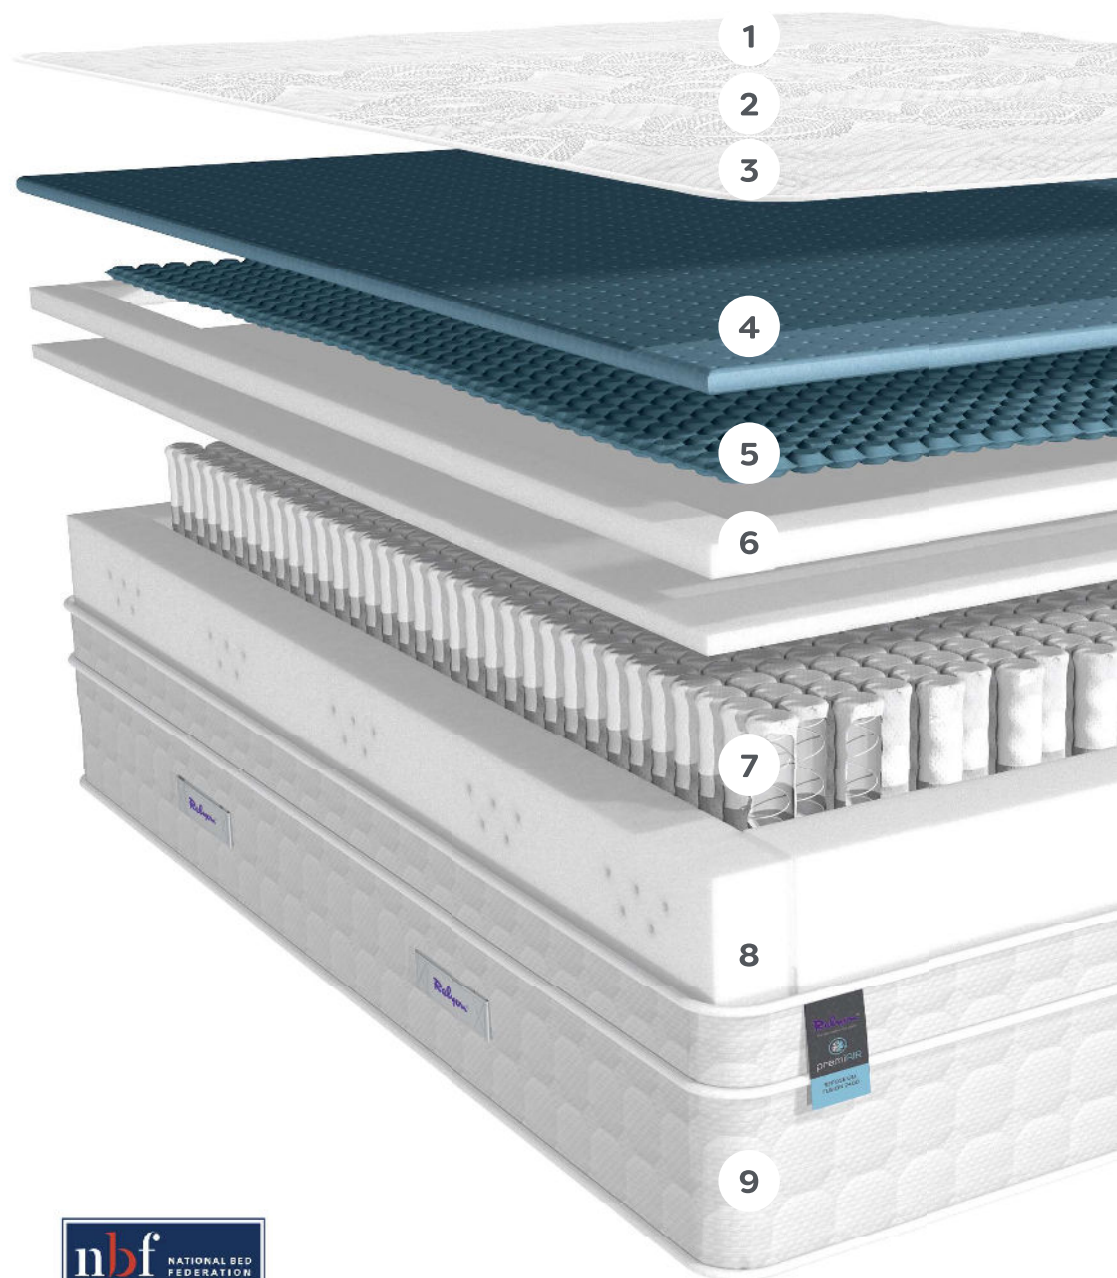

premiAIR

REPOSE GEL FUSION 2400

COMFORT ZONE

A 100% natural Probiotic fabric treatment to protect against allergens, bacteria and odours, promoting a fresh and healthy mattress.

New and innovative **cool touch fabric technology creates a cooler sleep environment** to aid the transition to a relaxing night's sleep

An environmentally sustainable smart fibre that works by **wicking away moisture to provide a cool and refreshing night's sleep.**

A blend of highly breathable, responsive and pressure relieving latex with **cooling gel that disperses excess body heat away for a comfortable sleep.**

800 Mini Pocket springs for finer body contouring and individual comfort.

SUPPORT ZONE

Provides a resilient and supportive feel.

1600 Pocket springs provide pressure relief and perfect support for you and your partner.

A uniquely designed, **ventilated mattress edge support system** that breathes with you.

Simply rotate the mattress regularly to help prolong the life of the mattress. **No turning required**

Made in the UK